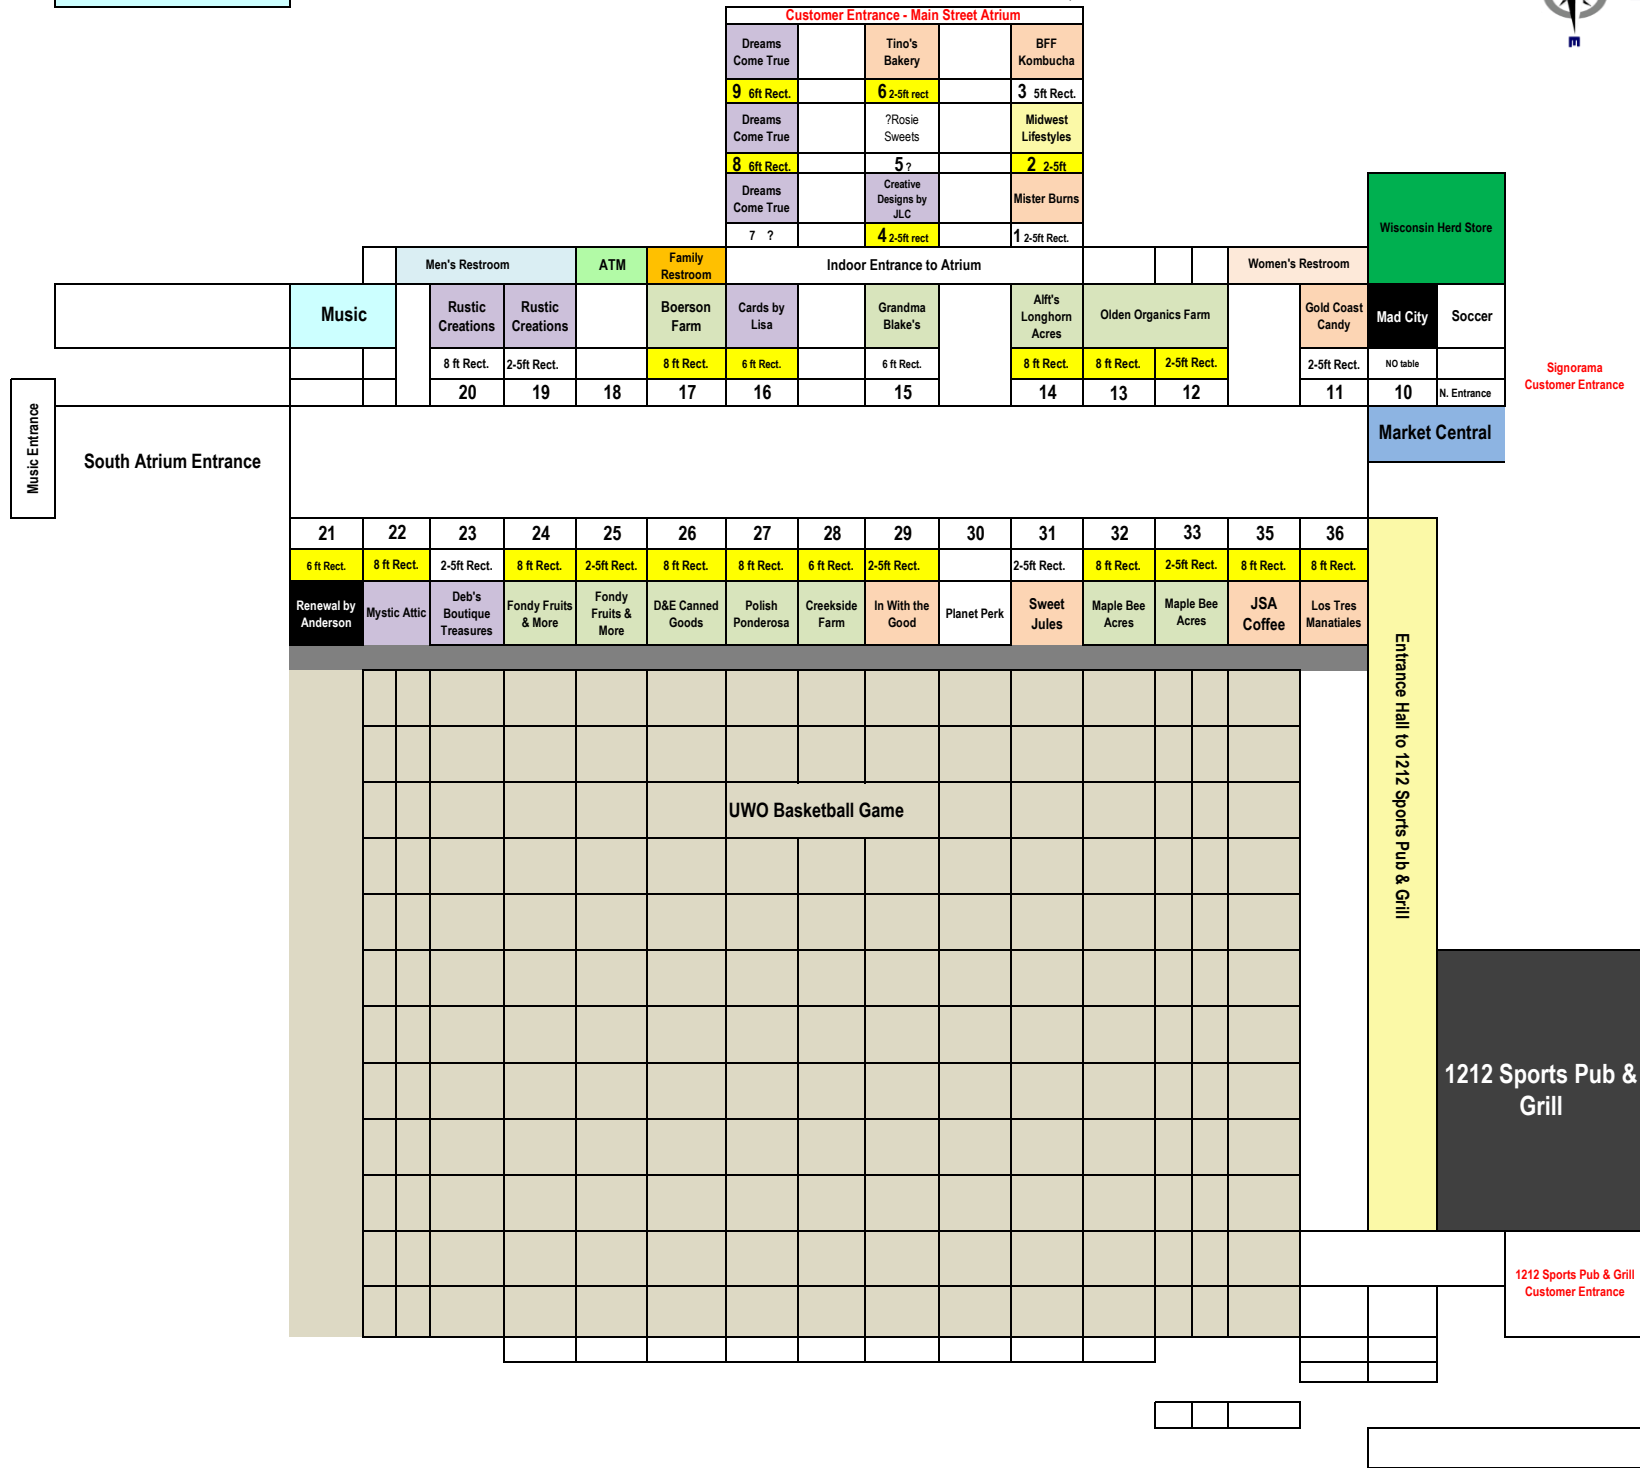

Dec. 30, 2023

Patti & Jeff Duo

Oshkosh Farmers Market - Winter 2022-23

Oshkosh Arena - 1212 S. Main St., Oshkosh

Parking

Signorama Customer Entrance

Entrance Hall to 1212 Sports Pub & Grill

1212 Sports Pub & Grill

1212 Sports Pub & Grill Customer Entrance